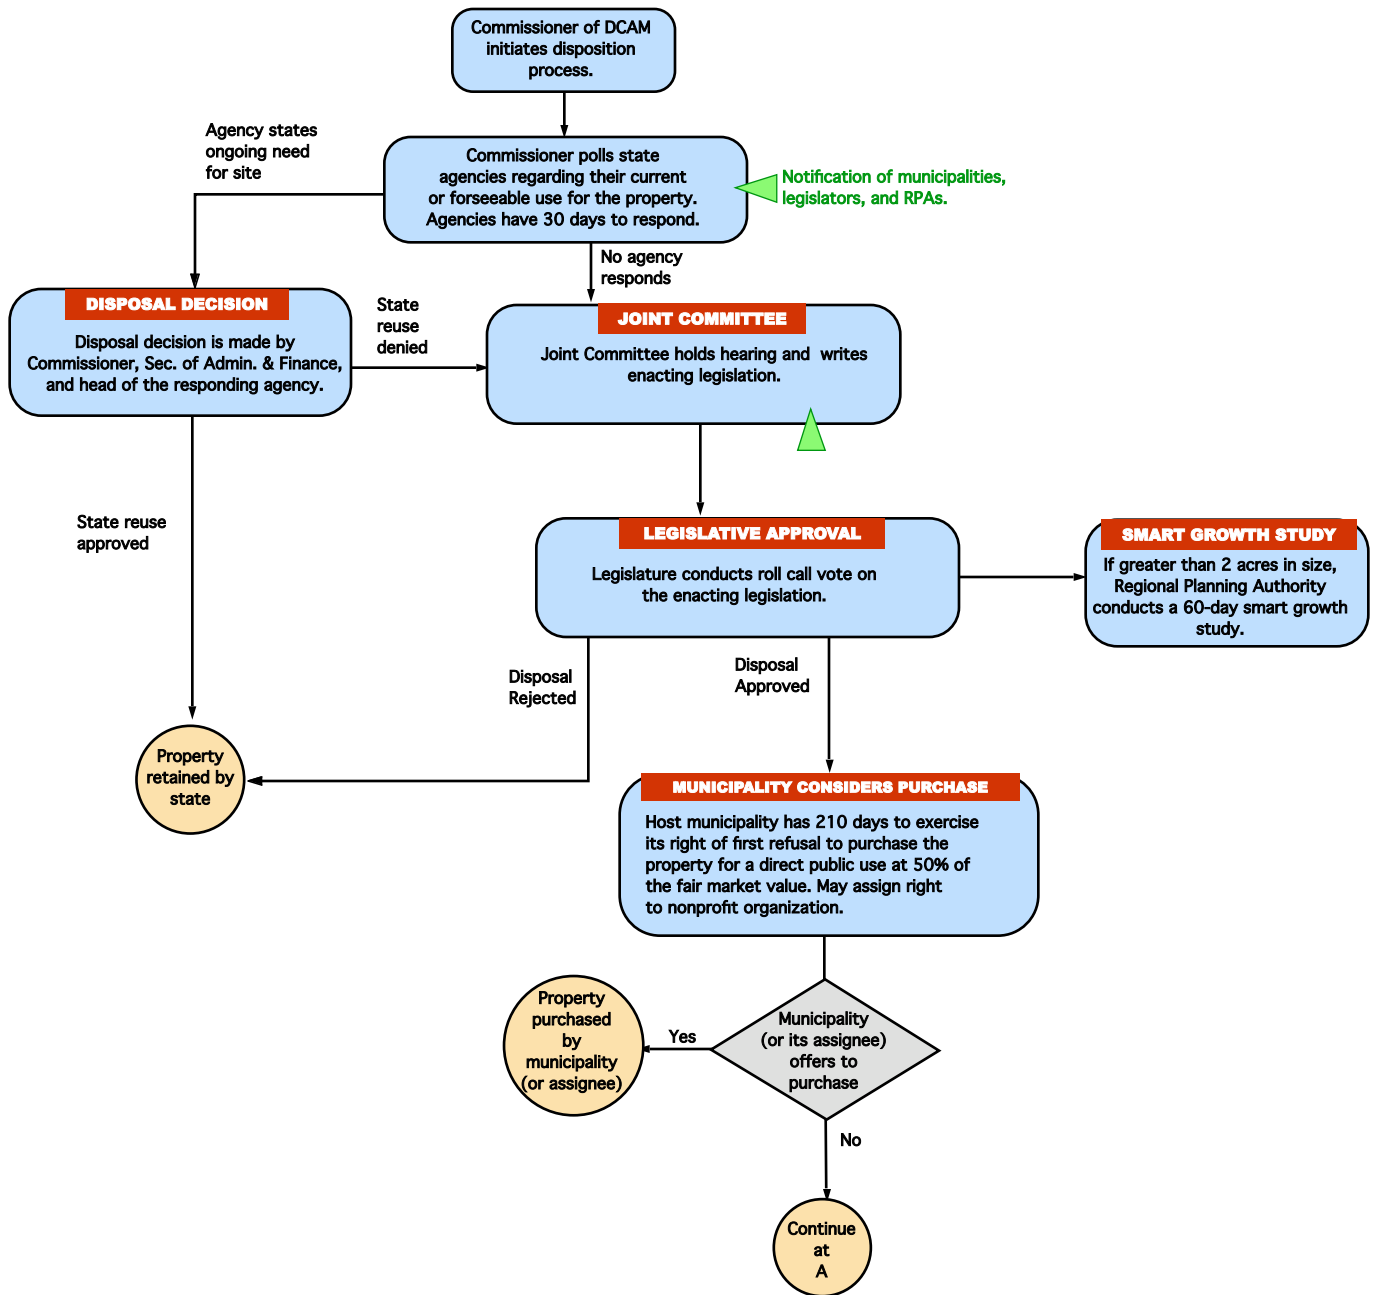

Proposed Public Land Disposal Process (House 60)

Note: This is a refiling of H3781 from 2006 session.

DCAM = Division of Capital Asset Management and Maintenance
 Joint Committee = Joint Committee on Bonding, Capital Expenditures, and State Assets
 RFP = Request for Proposals
 RPA = Regional Planning Authority
 SLCC = State Surplus Land Coordinating Committee